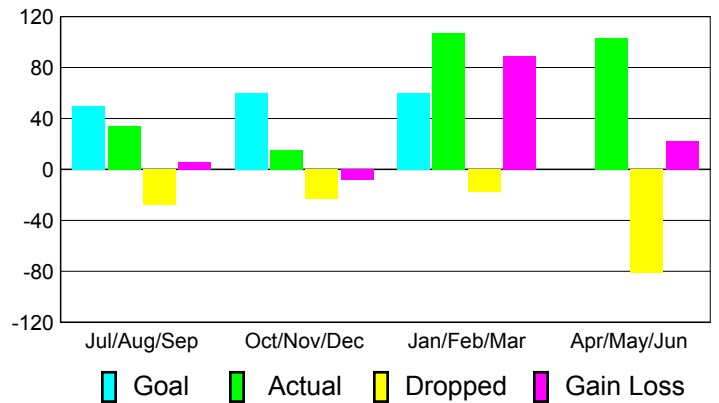

Membership Results 2010-2011

Goal, New, Dropped, Gain/Loss

Comparison of Membership Gain/Loss

Current Year Compared to the Previous Year