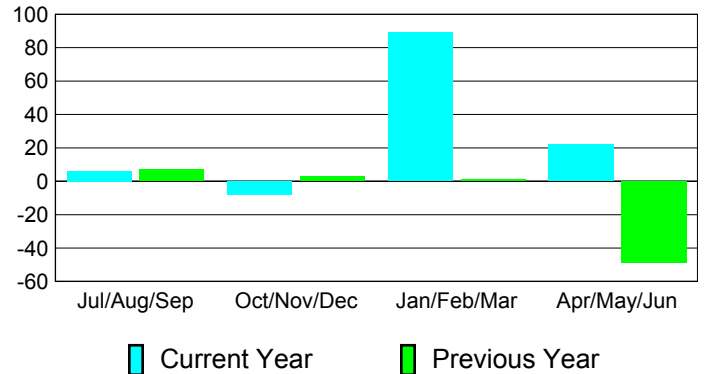

**Membership Results
2010-2011**

**Membership
2009-2010**

Month	Net Memb Goal	Actual New Memb	Actual Dropped Memb	Gain/Loss of Memb	Gain/Loss of Memb
Jul/Aug/Sep	50	34	-28	6	7
Oct/Nov/Dec	60	15	-23	-8	3
Jan/Feb/Mar	60	107	-18	89	1
Apr/May/Jun	0	103	-81	22	-49
Totals	170	259	-150	109	-38

Membership Results 2010-2011

Goal, New, Dropped, Gain/Loss

Comparison of Membership Gain/Loss

Current Year Compared to the Previous Year

Gender Comparison 2010-2011

Jul/Aug/Sep

Oct/Nov/Dec

Jan/Feb/Mar